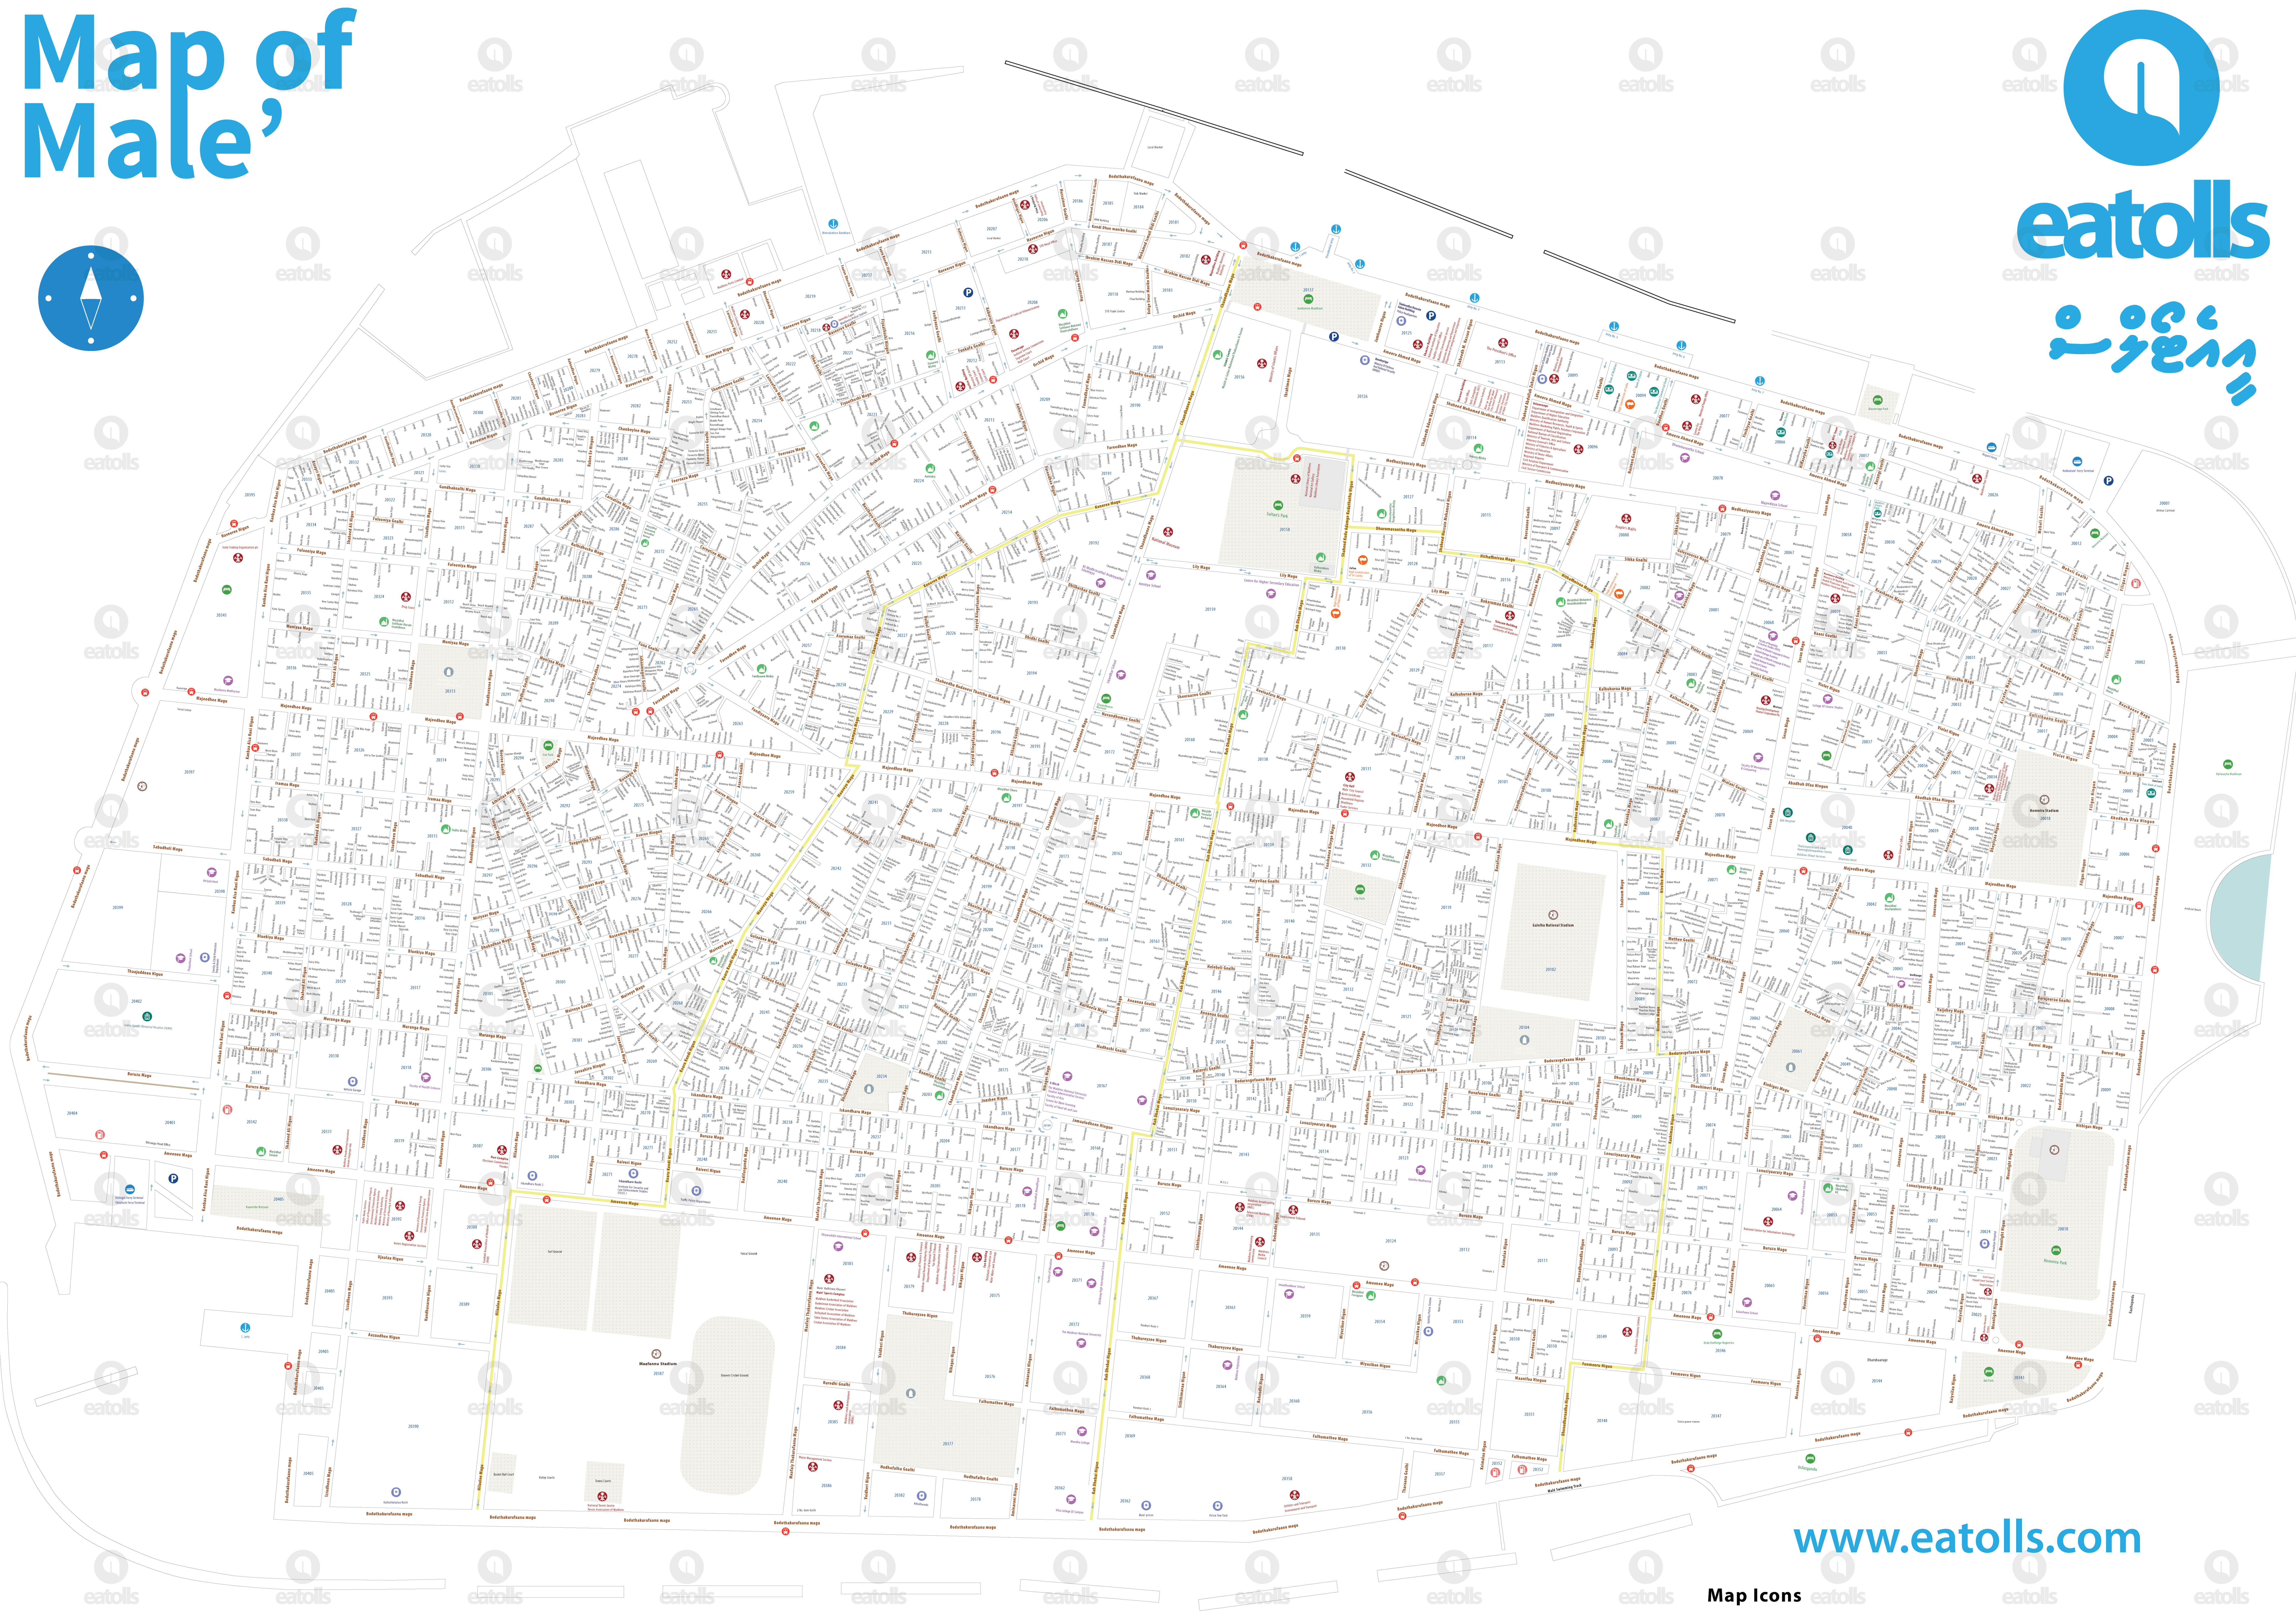

Map of Male'

eatolls

މާލެ

www.eatolls.com

Copyright © 2016 Eatolls. All rights reserved

Eatolls Map of Male' - For personal use only and not for commercial use.

Map Icons

- | | | | | |
|--|--|--|--|--|
| | | | | |
| | | | | |
| | | | | |

prints@eatolls.com

eatolls.com

About Map
www.eatolls.com/#print-maps

Whiteboard Marker Safe